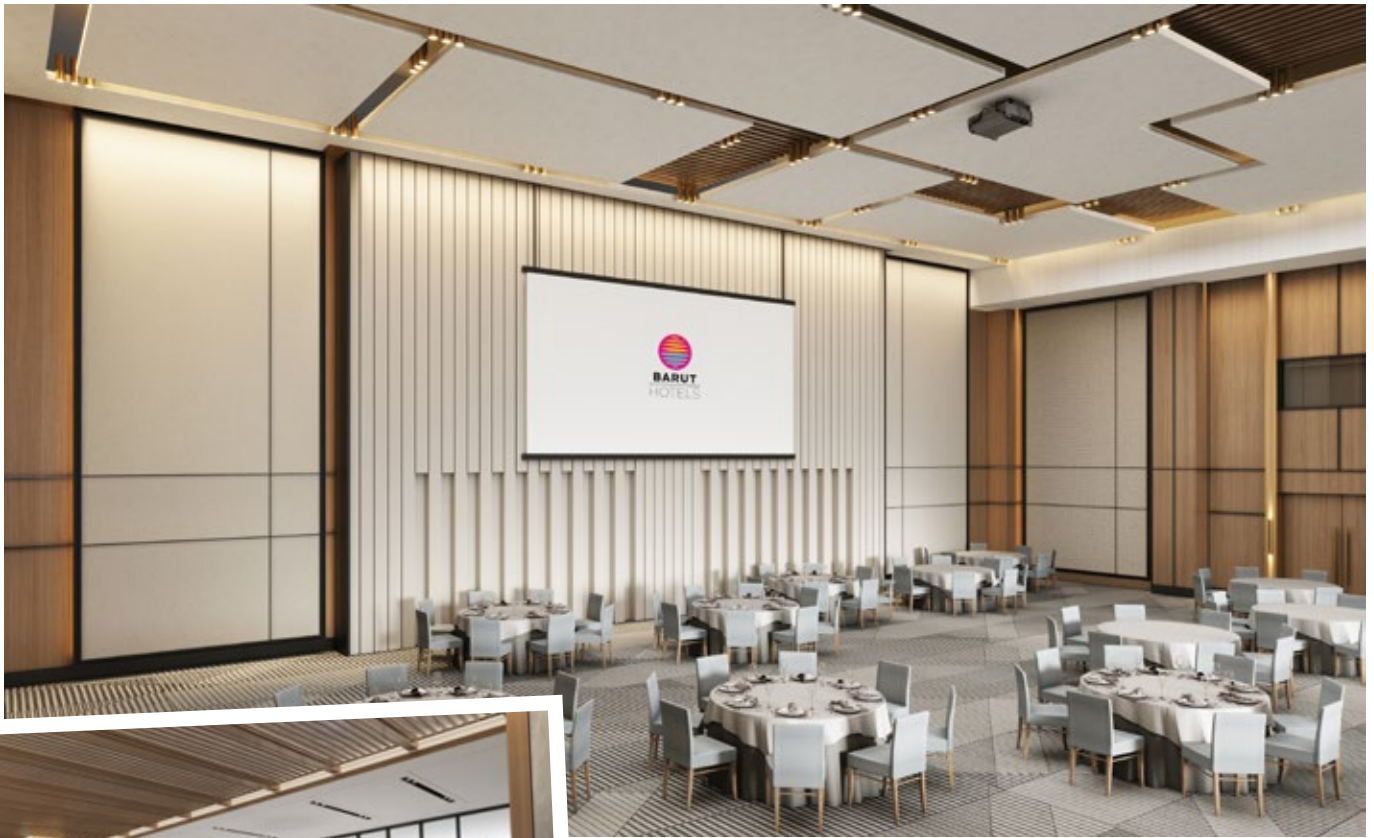

Anda Barut Collection

MEETING ROOMS

	Width	Lenght	Square	Height	Theatre	Classroom	Banquet	U Shape	Reception
DİDİM HALL	21.3	50.5	1075.65	7.8	850	700	560	-	1000
Dividible Into 3 Sections									
DİDİM I	15	21.3	319.5	7.8	250	200	160	-	360
DİDİM II	20	21.3	426	7.8	350	260	200	-	450
DİDİM III	15.5	21.3	330.15	7.8	250	200	160	-	360
FOYER	-	-	468	4.5	-	-	-	-	-
PRIENE	5.82	13.26	89.5	5.5	80	42	-	34	-
HERAKLEIA	6.26	10.81	75.26	5.5	56	42	-	34	-
MAGNESIA	12.76	13.24	181.5	5.5	160	105	90	50	-
MYUS	5.75	7.77	43.77	2.72	35	24	-	20	-
MILET	6.05	9.1	58.05	2.72	56	30	-	30	-