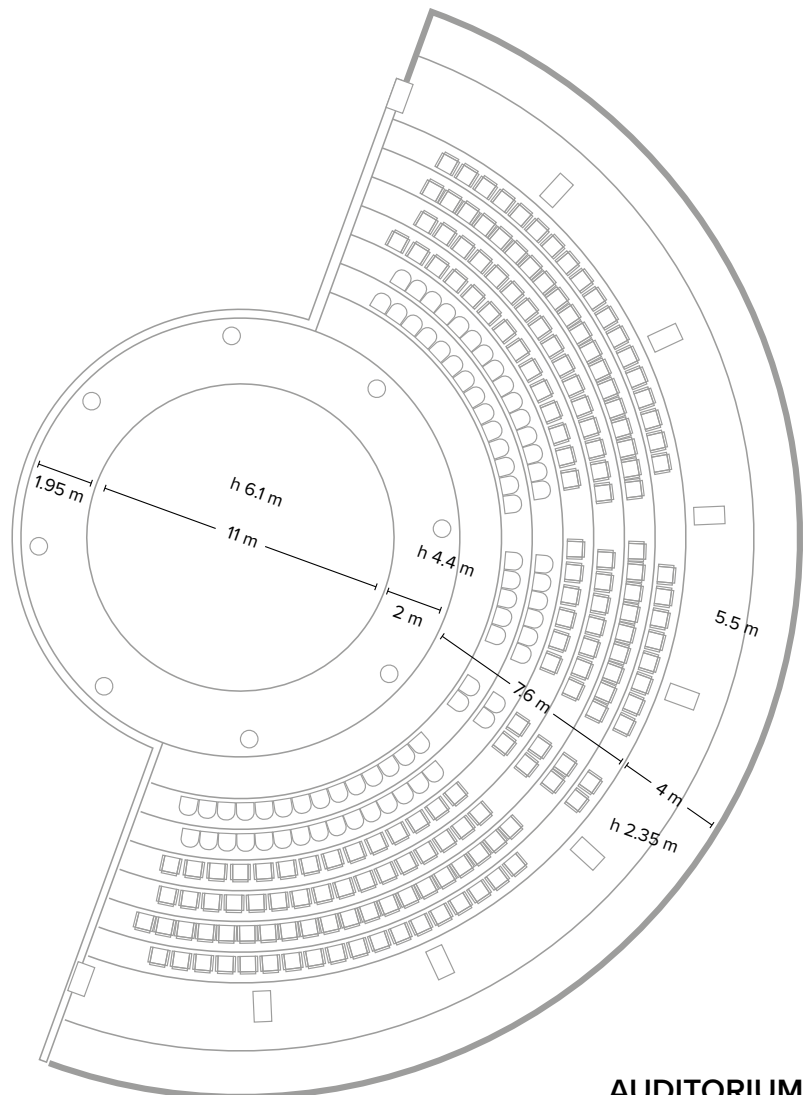

Width	Length	Square	Height	Theatre	Classroom	Banquet	U Shape	Reception
TOROS HALL	21.66	38.81	840	4.50	1100	600	600	-	1200
Divisible Into 5 Sections									
TOROS I	10.83	12.95	140	4.50	100	75	90	35	150
TOROS II	10.83	12.95	140	4.50	100	75	90	35	150
TOROS III	21.66	13.10	283	4.50	250	160	200	65	350
TOROS IV	10.83	12.75	138	4.50	100	75	90	35	150
TOROS V	10.83	12.72	138	4.50	100	75	90	35	150
FOYER	-	-	345	3.50	-	-	-	-	-
WORKSHOP I	4.17	5.40	22.5	3.50	-	-	-	10	-
WORKSHOP II	6.13	9.98	61	4.21	-	-	-	25	-
AUDITORIUM	300 People								

Stage

1m x 2m

Height > 60cm or 90 cm - (15 Unit)

- Mobile Projector - (3 Unit)
- Stationary Projector (Hall 1/2/3) - (3 Unit)
- Mobile Screen (4x3) - (2 Unit)
- Mobile Screen (1.8x1.8) - (1 Unit)
- Mobile Screen (2x2) - (2 Unit)
- Stationary Screen (4x3) (Hall 1/2/3) - (3 Unit)
- Mobile Dance Floor (9x9) - (1 Unit)
- Speakers Pulpit - (2 Unit)
- Follow Light - (2 Unit)
- DVD/CD Player - (2 Unit)
- Laser Pointer - (1 Unit)
- Flipchart - (6 Unit)
- Cable Microphone - (5 Unit)
- Wireless Microphone - (4 Unit)
- Headset Microphone - (2 Unit)
- Label Microphone - (1 Unit)
- Speakers Pulpit Microphone - (2 Unit)

AUDITORIUM