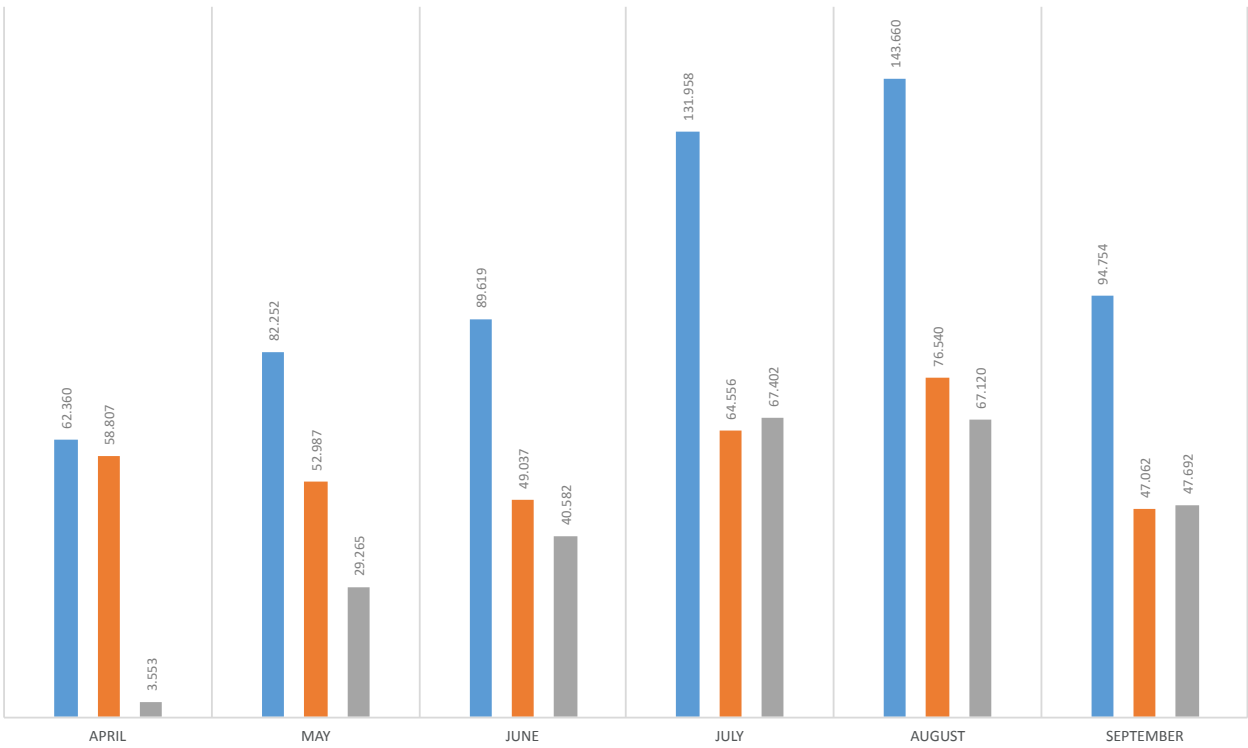

Here is the difference between the utilization rate of plastics in 2019 compared to the previous years.

PLASTIC WATER BOTTLE WASTE AMOUNTS IN 2018-2019

■ Plastic Wastes Amount in 2018 ■ Plastic Wastes Amount in 2019 ■ Difference between 2018-2019